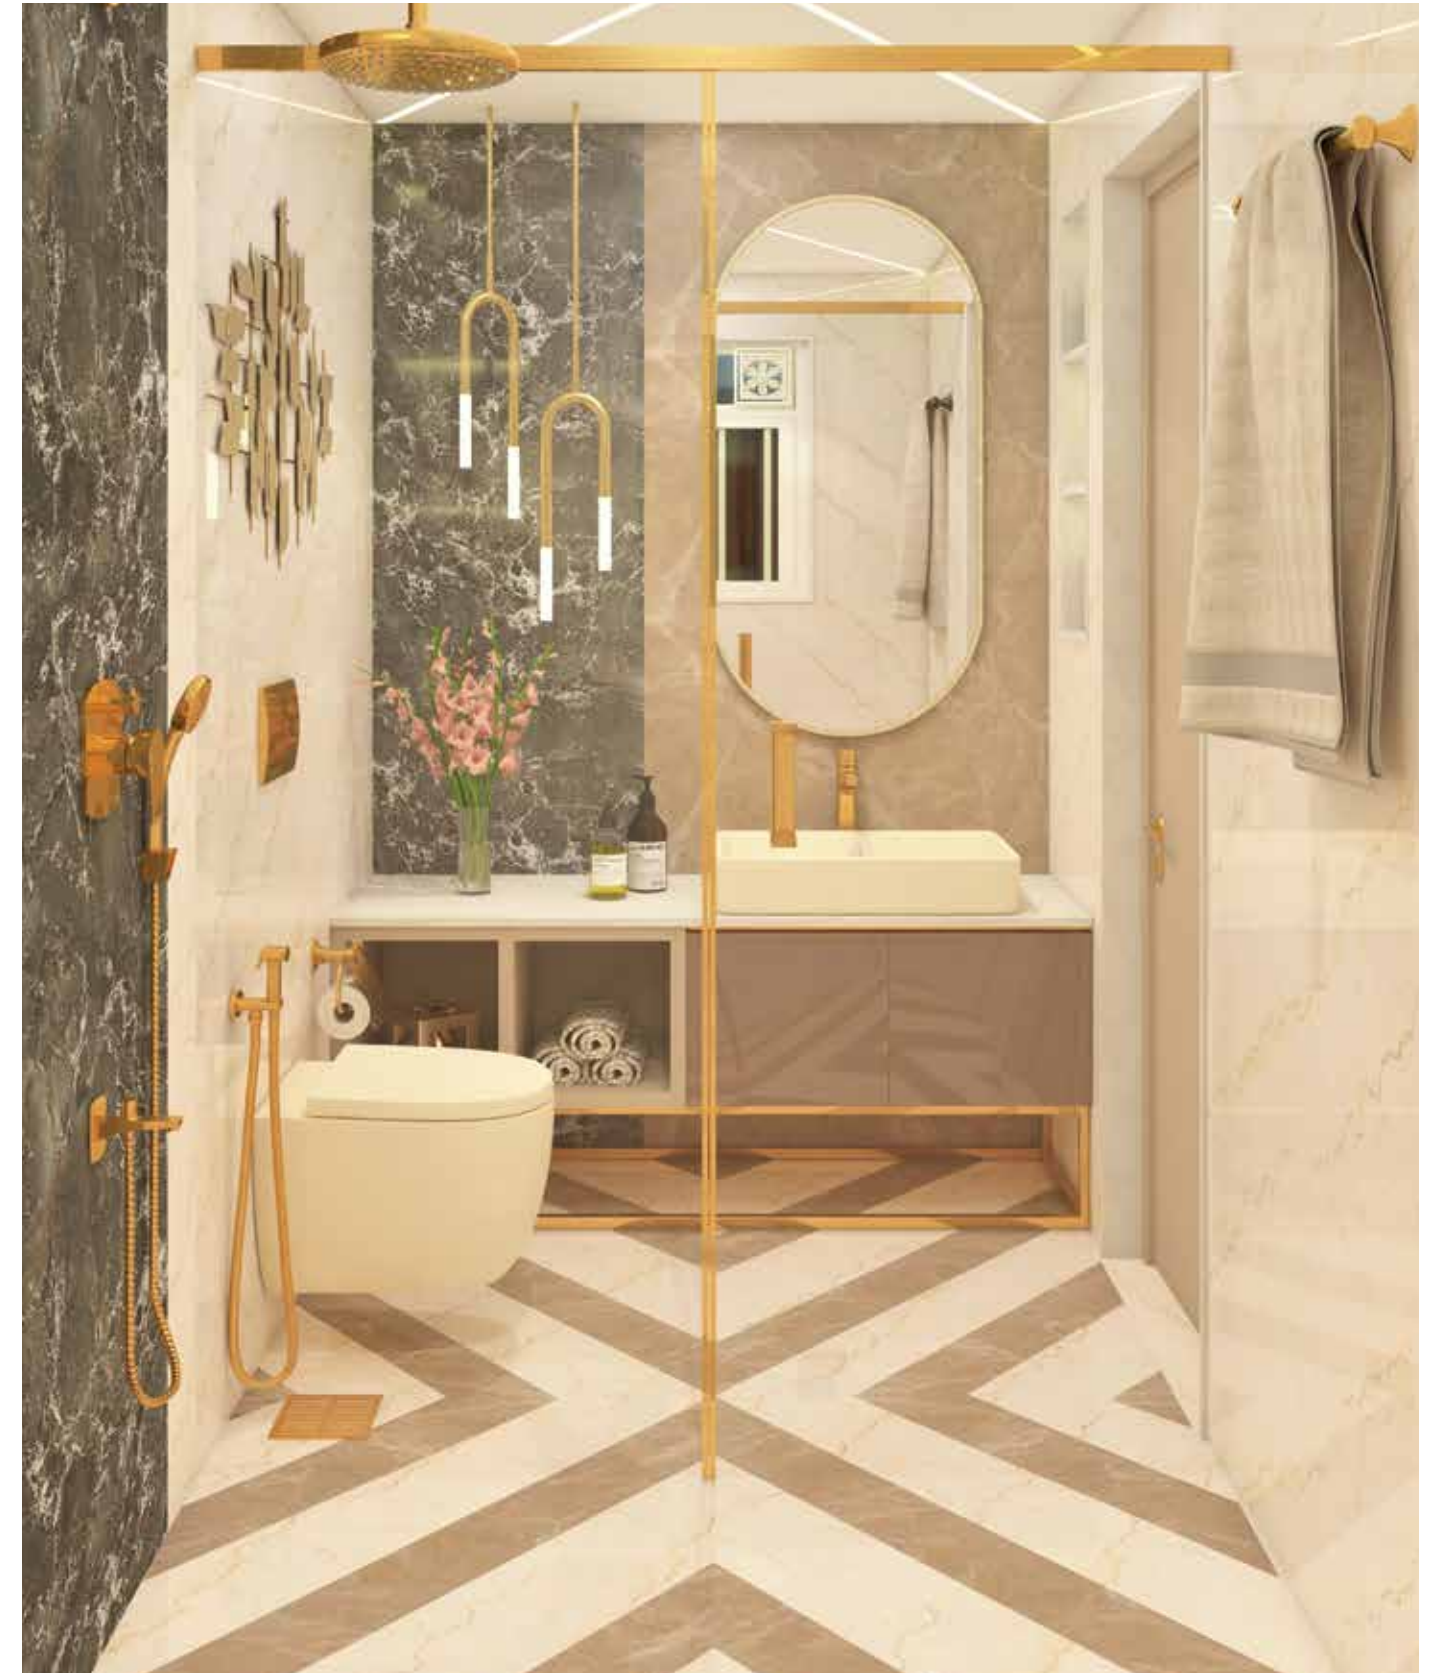

GDSA105N
15 inch RFS Arm Round

BS-FG-01
Gold Square Plate

GDBHRF101
9 inch OHS Round

GDMYSP102
Button Spout

GDC232N
Health Faucet

GDAC301
Towel Rail (61 cm)

GDBHTS101
4.5 inch Hand Shower

TT-73-BGE
Table Top Rectangle Large
(610x345x110 mm)