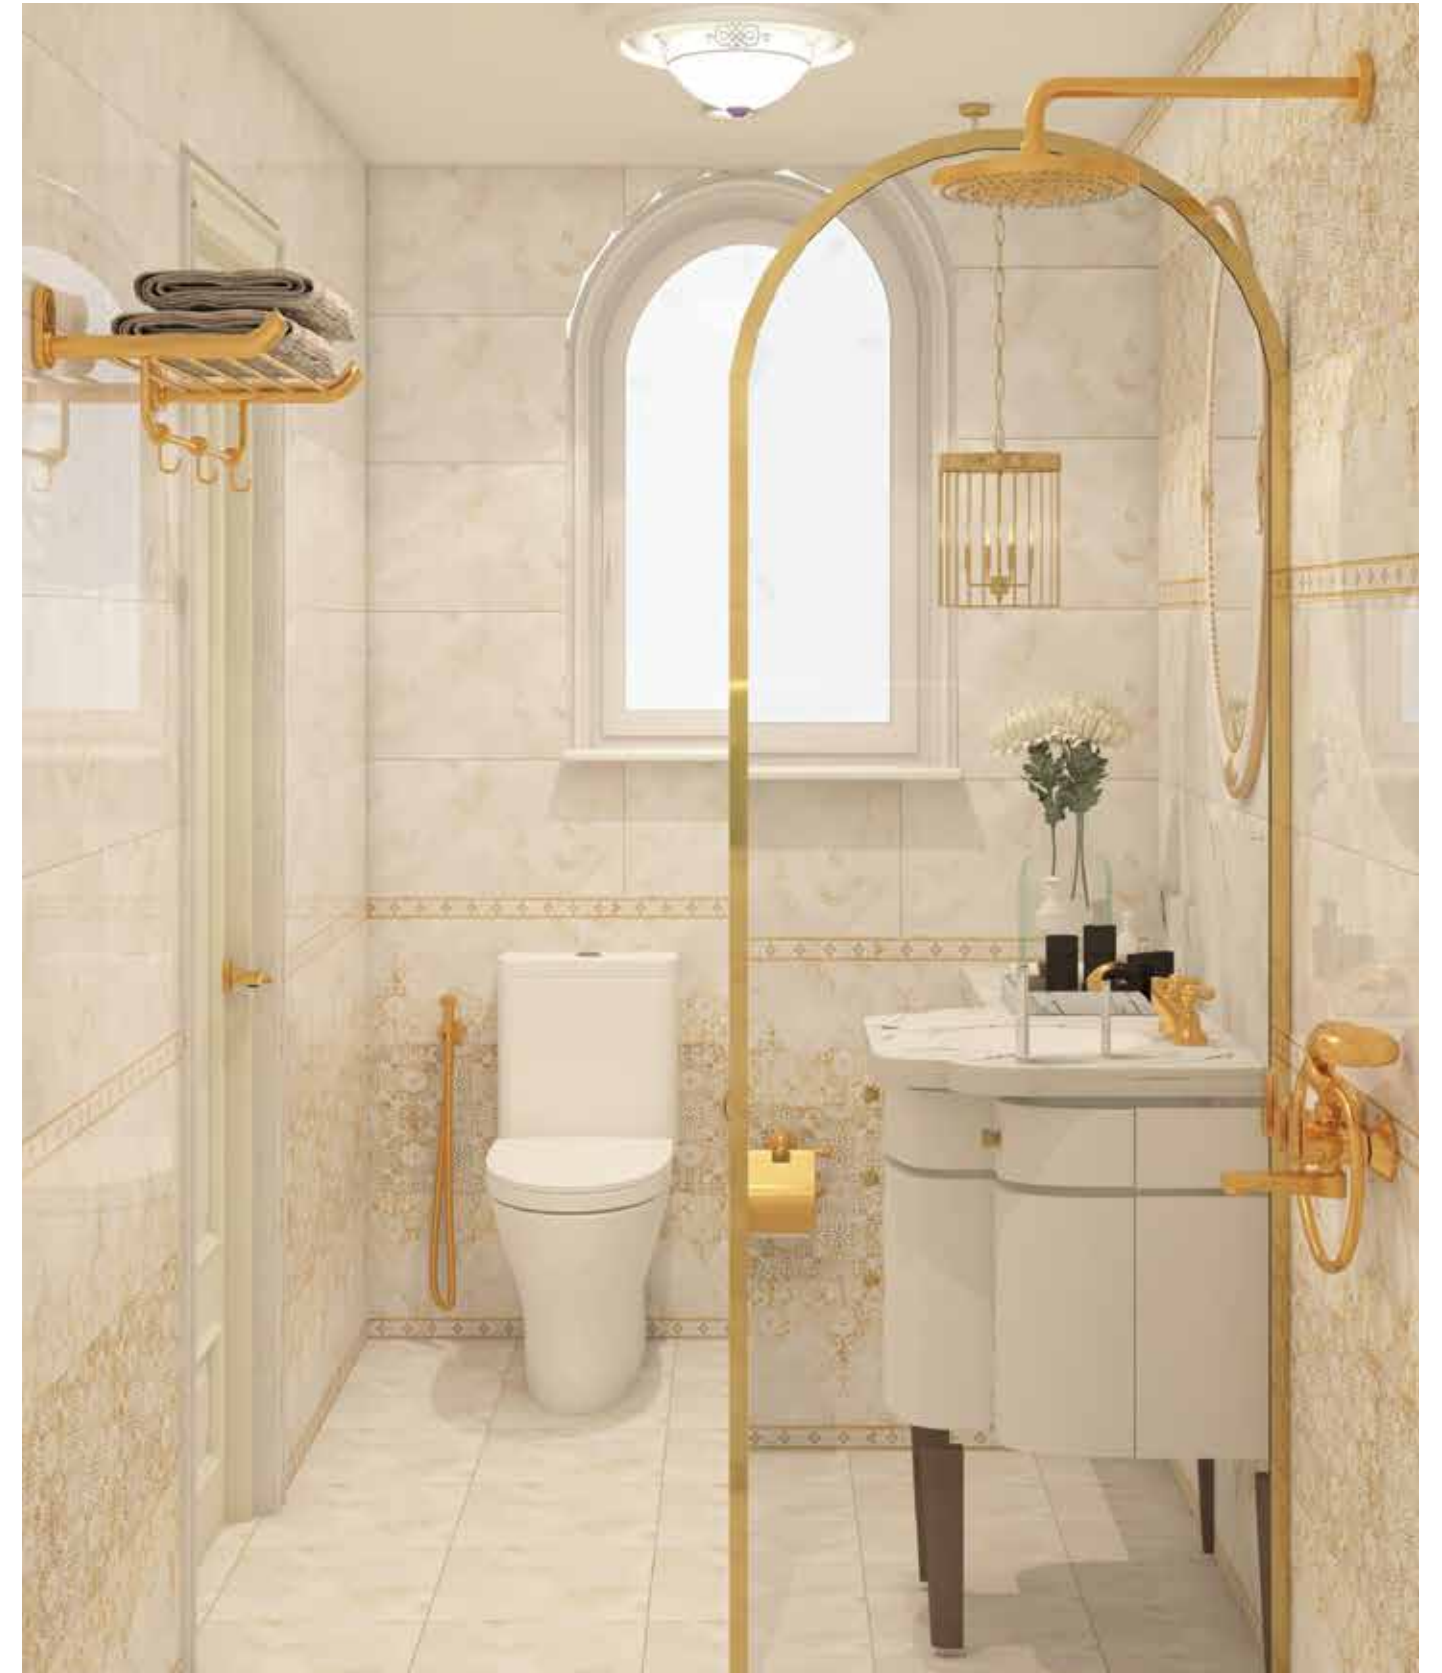

01/ Retro Glam

The classic white and gold colour scheme turns back the clock with vintage glamour. Textured tiles focus on the golden era with a rosette and retro ceiling light. While an arch-shaped fixed glass in gold finish partitions the wet and dry areas. Moulded marble, quartz and granite adorn the countertop, backsplash and vanity, highlighted with an antique mirror. Gold CP fittings add polished glamour to this bathroom.

NURIKO LIGHT
SIZE: 600x300 mm

NURIKO HL2
SIZE: 600x300 mm

NURIKO HL01 QUARTZ
SIZE: 600x300 mm

NURIKO MATT
SIZE: 300x300 mm
MIRROR: 750 MM X900 mm

101-
WHITE

APPROVED
MARBLE

V-310
3-Hole Basin Mixer without
Pop-Up Waste System

GD-AC-306
Toilet Paper Holder

GDSA105N
15 inch RFS Arm Round

AC-108
Towel Bracket (61 cm)

GDBHRD101
9 inch OHS Round

AM-120
Wall Mixer with Telephonic Shower
Arrangement Only with Crutch

GDC232N
Health Faucet