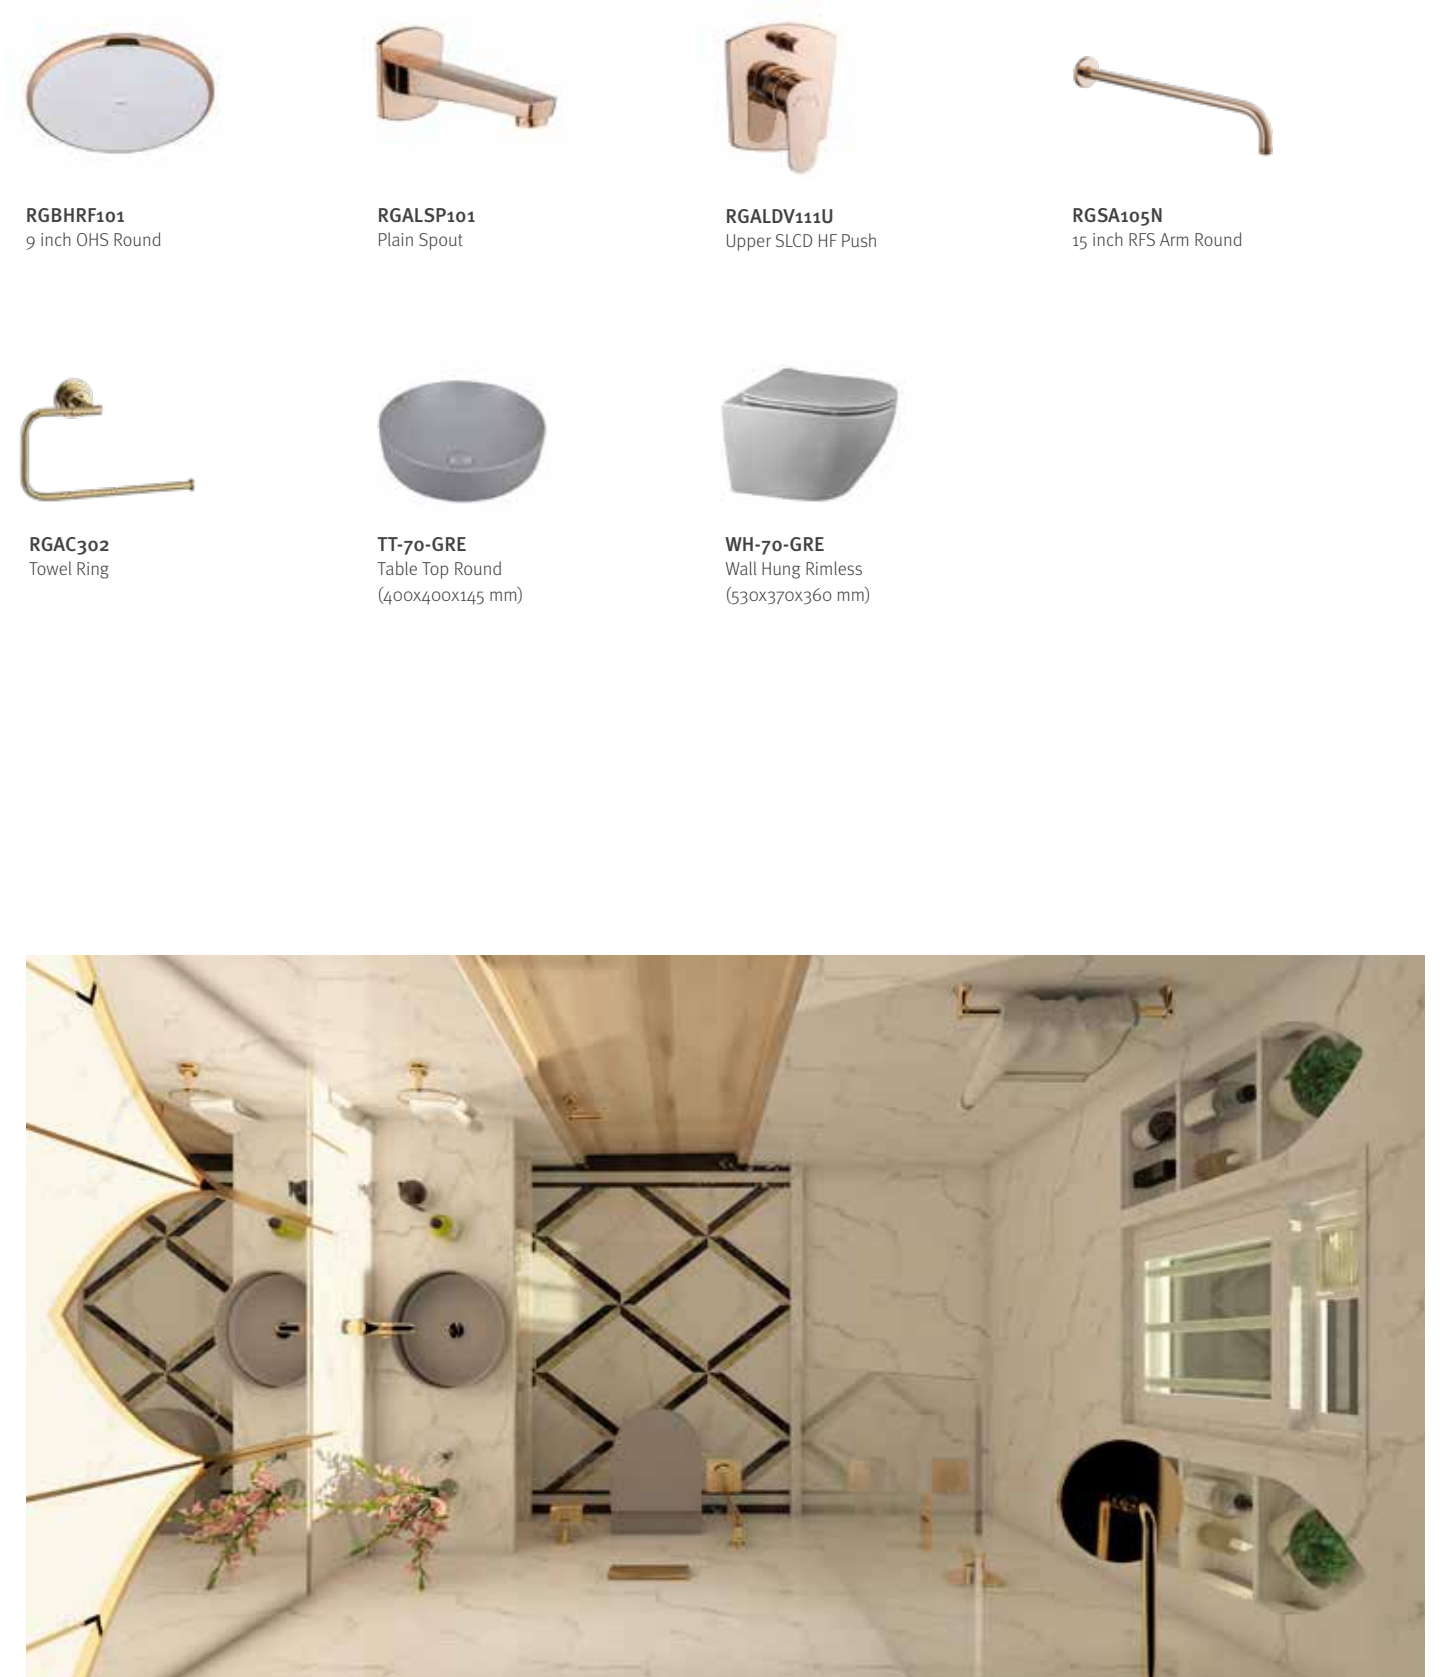

RGBHRF101
9 inch OHS Round

RGALSP101
Plain Spout

RGALDV111U
Upper SLCD HF Push

RGSA105N
15 inch RFS Arm Round

RGAC302
Towel Ring

TT-70-GRE
Table Top Round
(400x400x145 mm)

WH-70-GRE
Wall Hung Rimless
(530x370x360 mm)