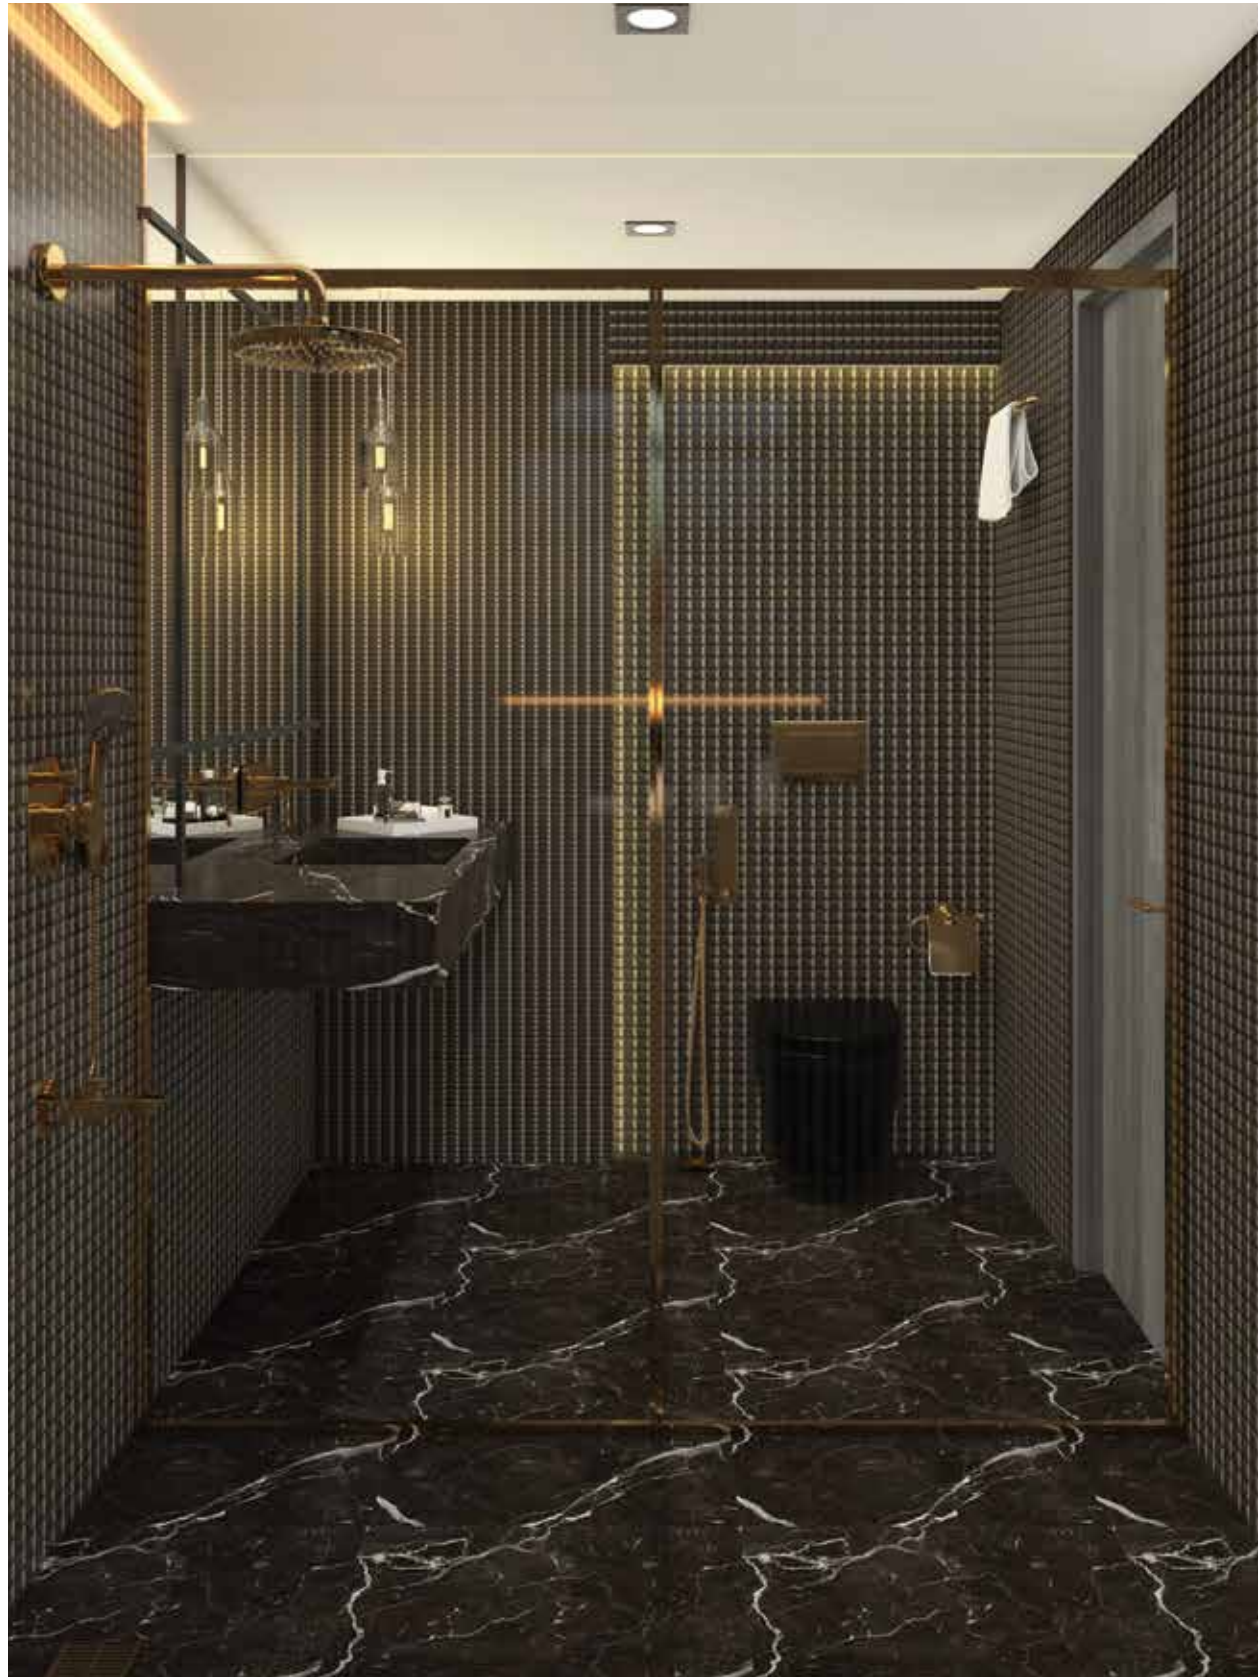

BLACK
MARBLE

GDALBM102
Single Lever Basin Mixer Extended

GDAC306
Toilet Paper Holder

GDC232N
Health Faucet

GDSA105N
15 inch RFS Arm Round

GDBHRF101
9 inch OHS Round

GDMYSP102
Button Spout

GDALDV111U
Upper SLCD HF Push

WH-92-BLK
Wall Mounted Closet - Glossy Black

GDAC302
Towel Ring

GDBHTS101
4.5 inch Hand Shower

SENIOR BATHROOM

03/ *Grey Grace*

Customised with features for security, this senior bathroom is minimalist yet aesthetically elegant with onyx tiles across the floor and walls.