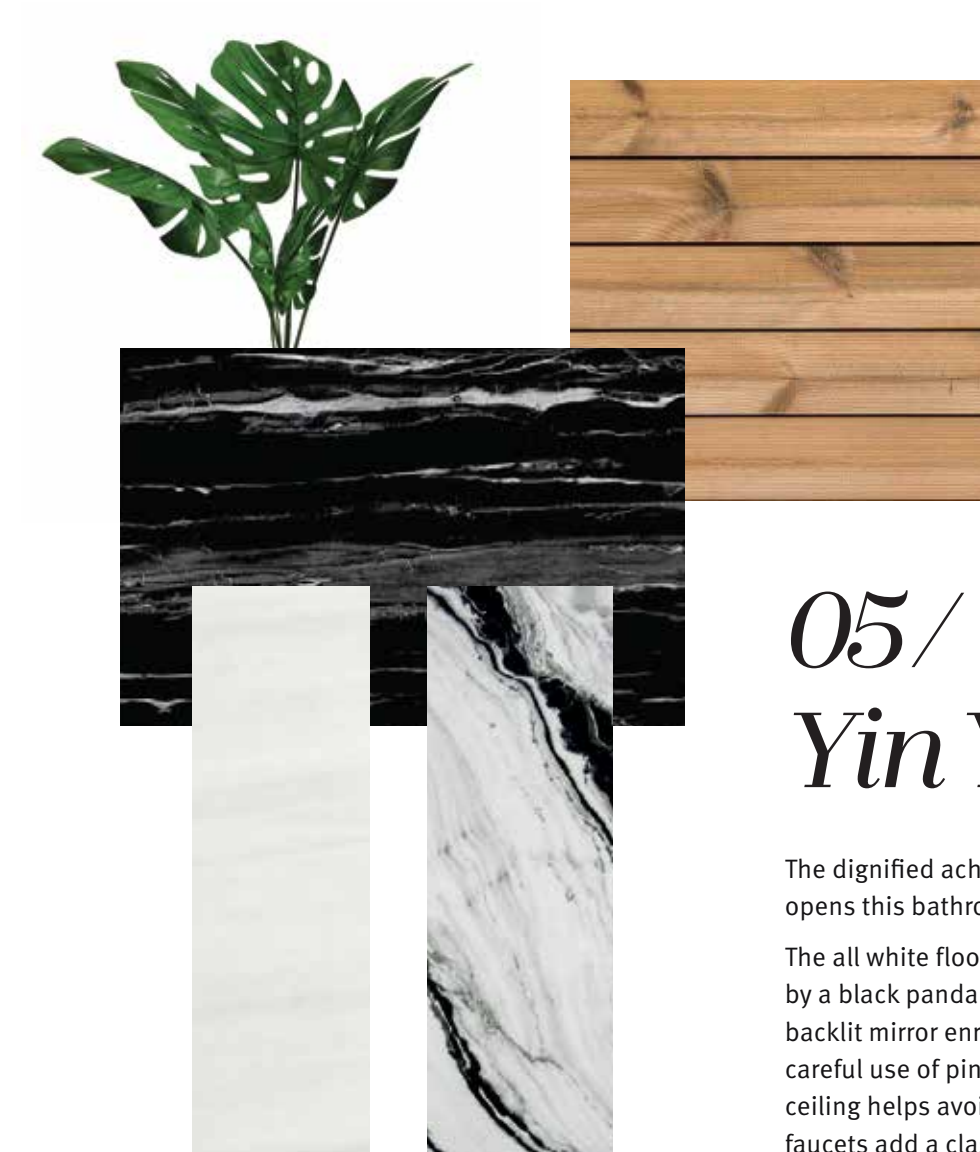

RSSA118* / SA107N
18 inches RFS Arm Round Chrome

ALSP102
Bathtub Spout with Button Arrangement

AC-108
Towel Bracket (61 cm)

Proton WH-32-P
Wall Mounted Closet
with PP Seat Cover

AC-702
Towel Ring

HS-206
Hand Shower