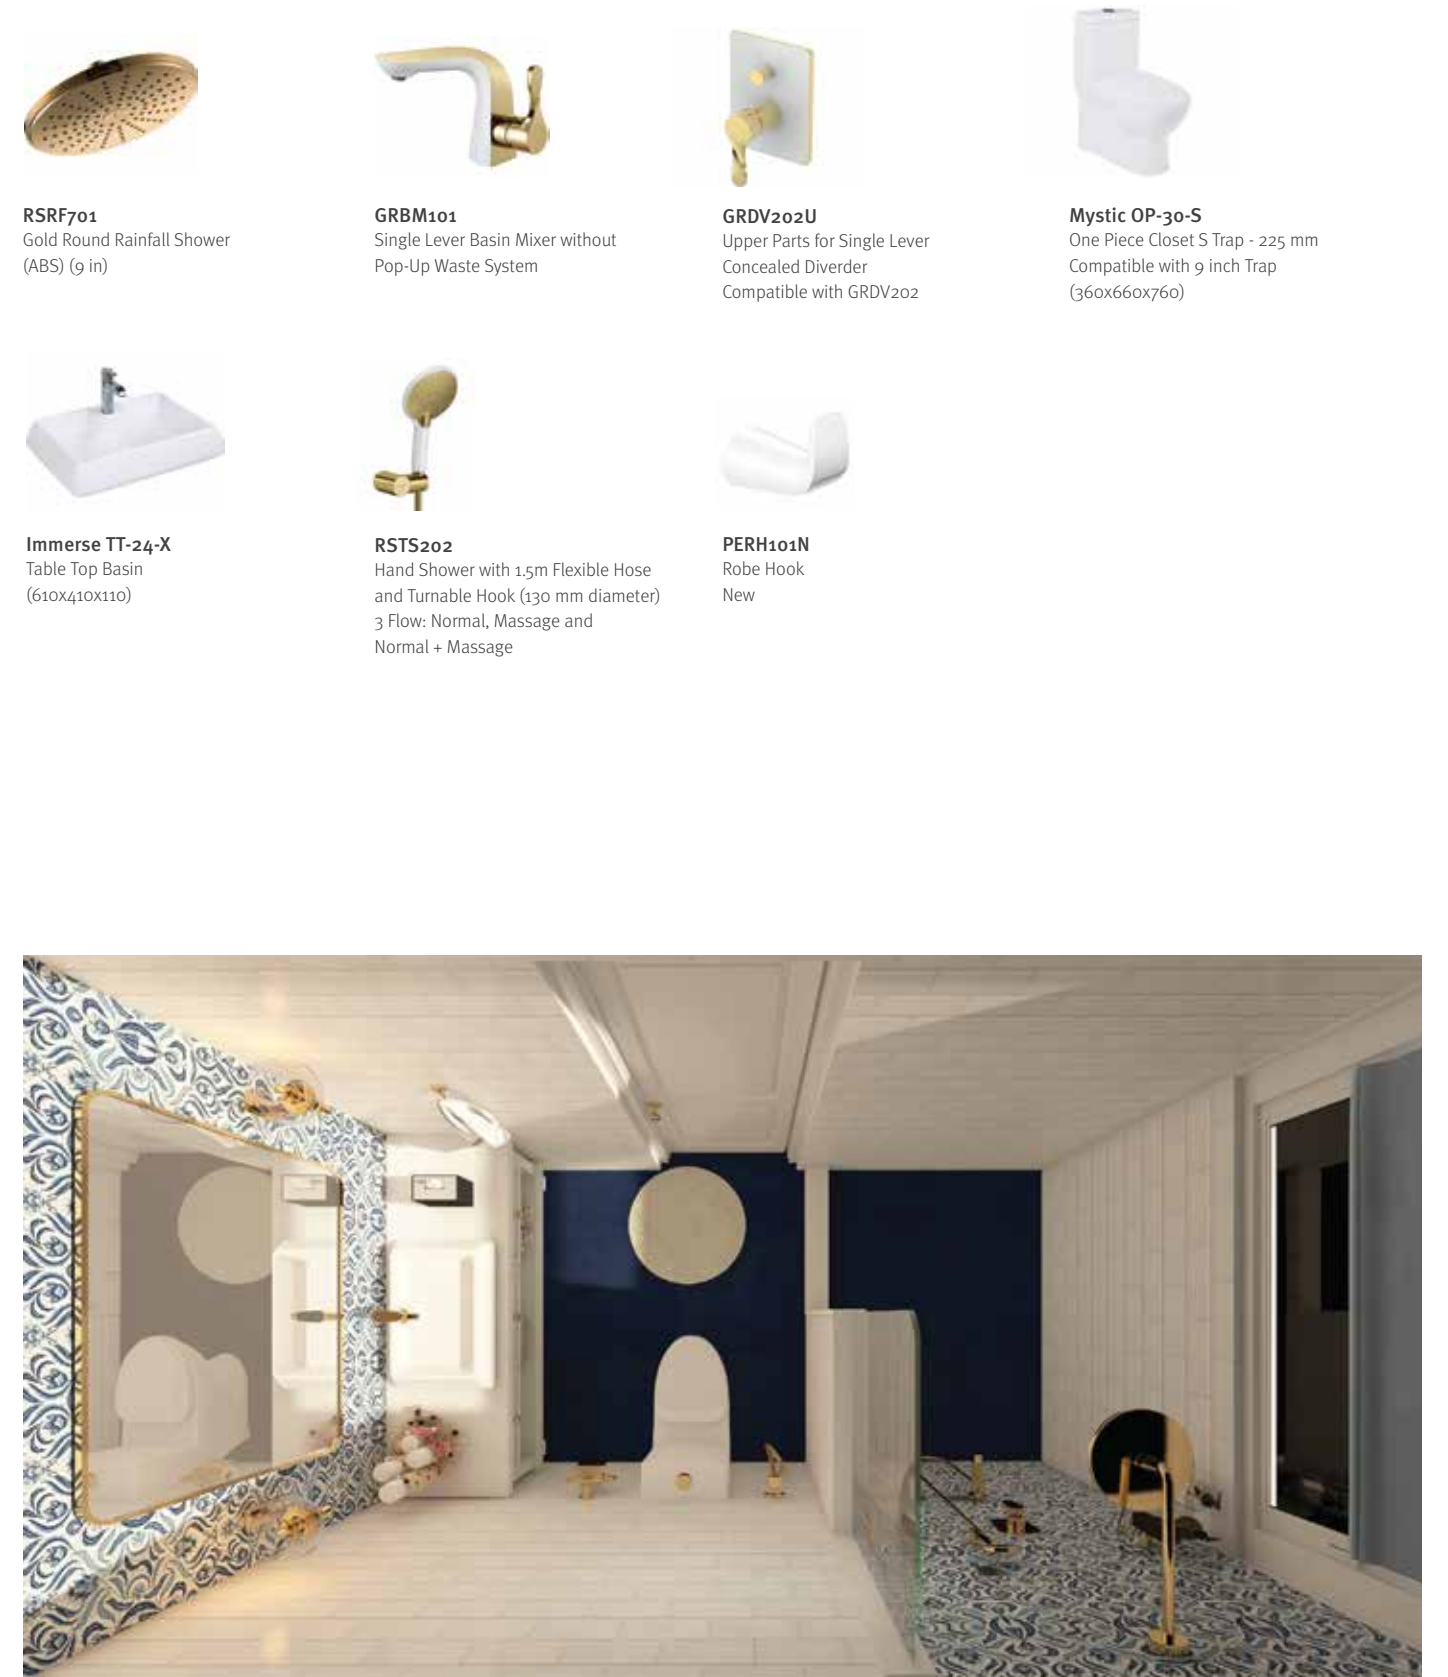

GDC232N
Health Faucet

04/ *Victorian Blues*

A twist on the vintage theme, this design uses Victorian style printed tiles in blue, which continue into the vanity. A Victorian chandelier and side lamps on the mirror enhance the artful styling. The moulding on the ceiling are reminiscent of the era while white subway tiles balance the look. Golden CP fittings and white sanitary ware team up to complete the experience.

WHITE SUBWAY
TILES GLOSSY
SIZE: 260x70 MM

CHC23
SIZE: 600x600 mm

WP001
SIZE: 300x300 MM

WHITE
QUARTZ

GRSP102
Bath Spout with Button Arrangement

HXTP201
Toilet Holder

REHF701
White Gold Health Faucet

RSSA715
Gold Rainfall Shower
Round Arm (15 in)

Immerse TT-24-X
Table Top Basin
(610x410x110)

RSTS202
Hand Shower with 1.5m Flexible Hose
and Turnable Hook (130 mm diameter)
3 Flow: Normal, Massage and
Normal + Massage

PERH101N
Robe Hook
New

Subtle perfection