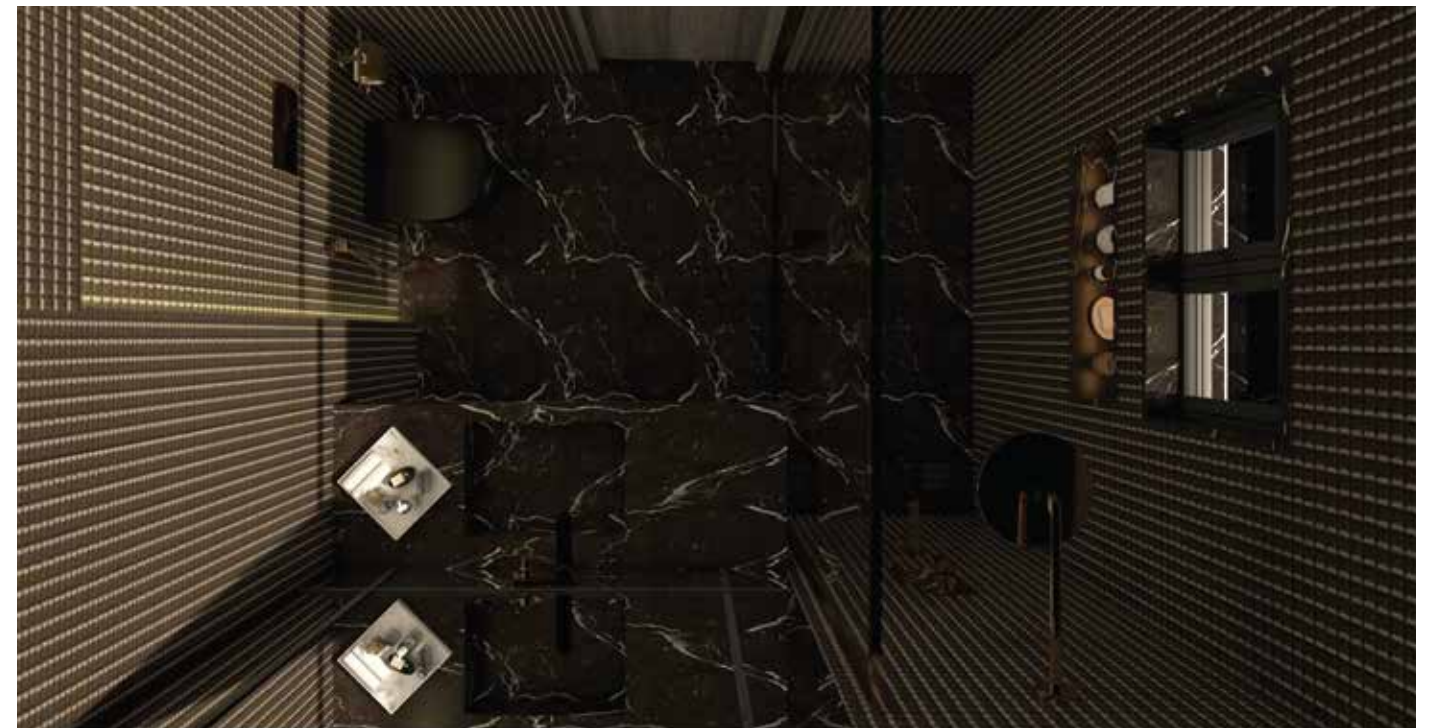

WH-92-BLK
Wall Mounted Closet - Glossy Black

GDAC302
Towel Ring

GDBHTS101
4.5 inch Hand Shower

SENIOR BATHROOM

03/ *Grey Grace*

Customised with features for security, this senior bathroom is minimalist yet aesthetically elegant with onyx tiles across the floor and walls.