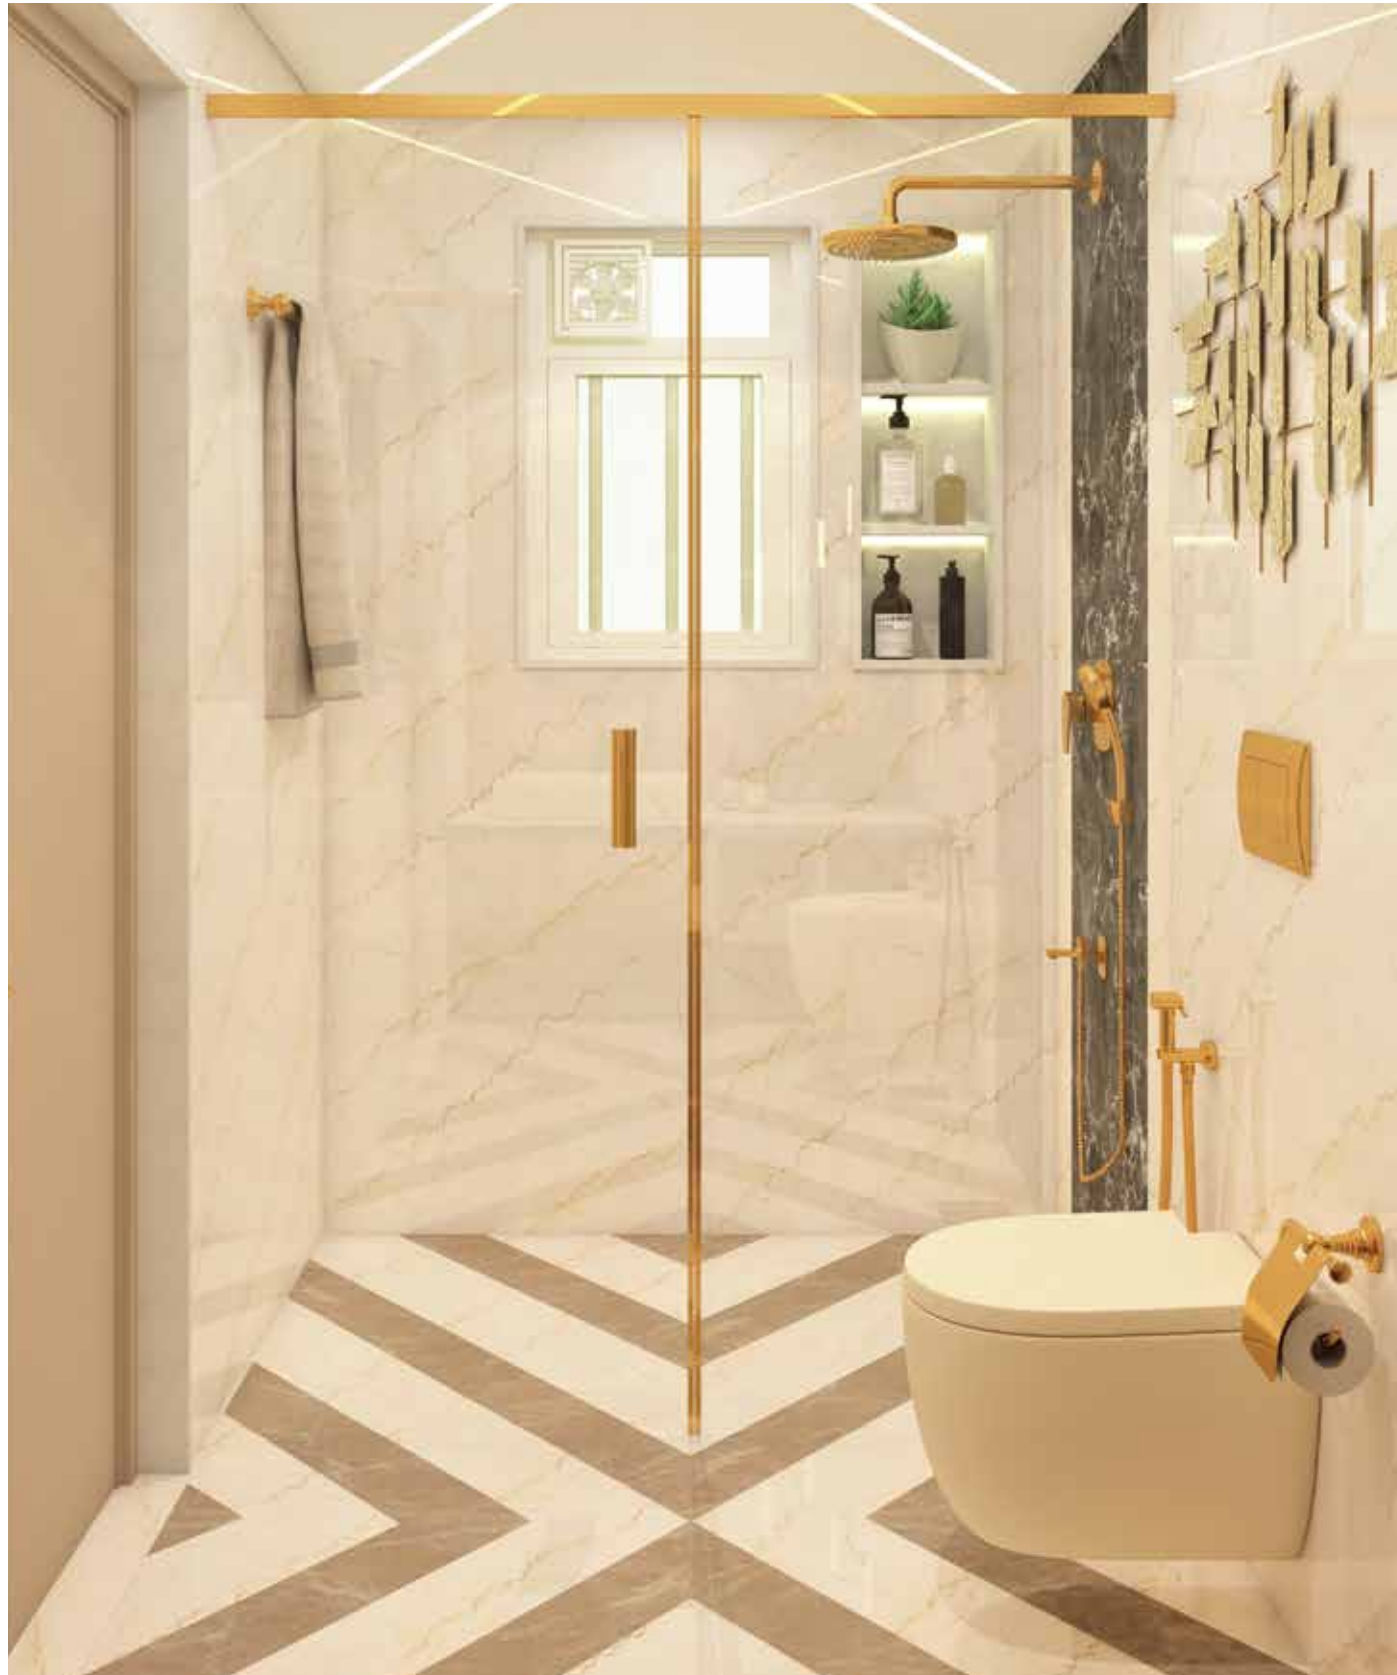

GDSA105N
15 inch RFS Arm Round

BS-FG-01
Gold Square Plate

GDBHRF101
9 inch OHS Round

GDMYSP102
Button Spout

GDC232N
Health Faucet

GDAC301
Towel Rail (61 cm)

GDBHTS101
4.5 inch Hand Shower

TT-73-BGE
Table Top Rectangle Large
(610x345x110 mm)