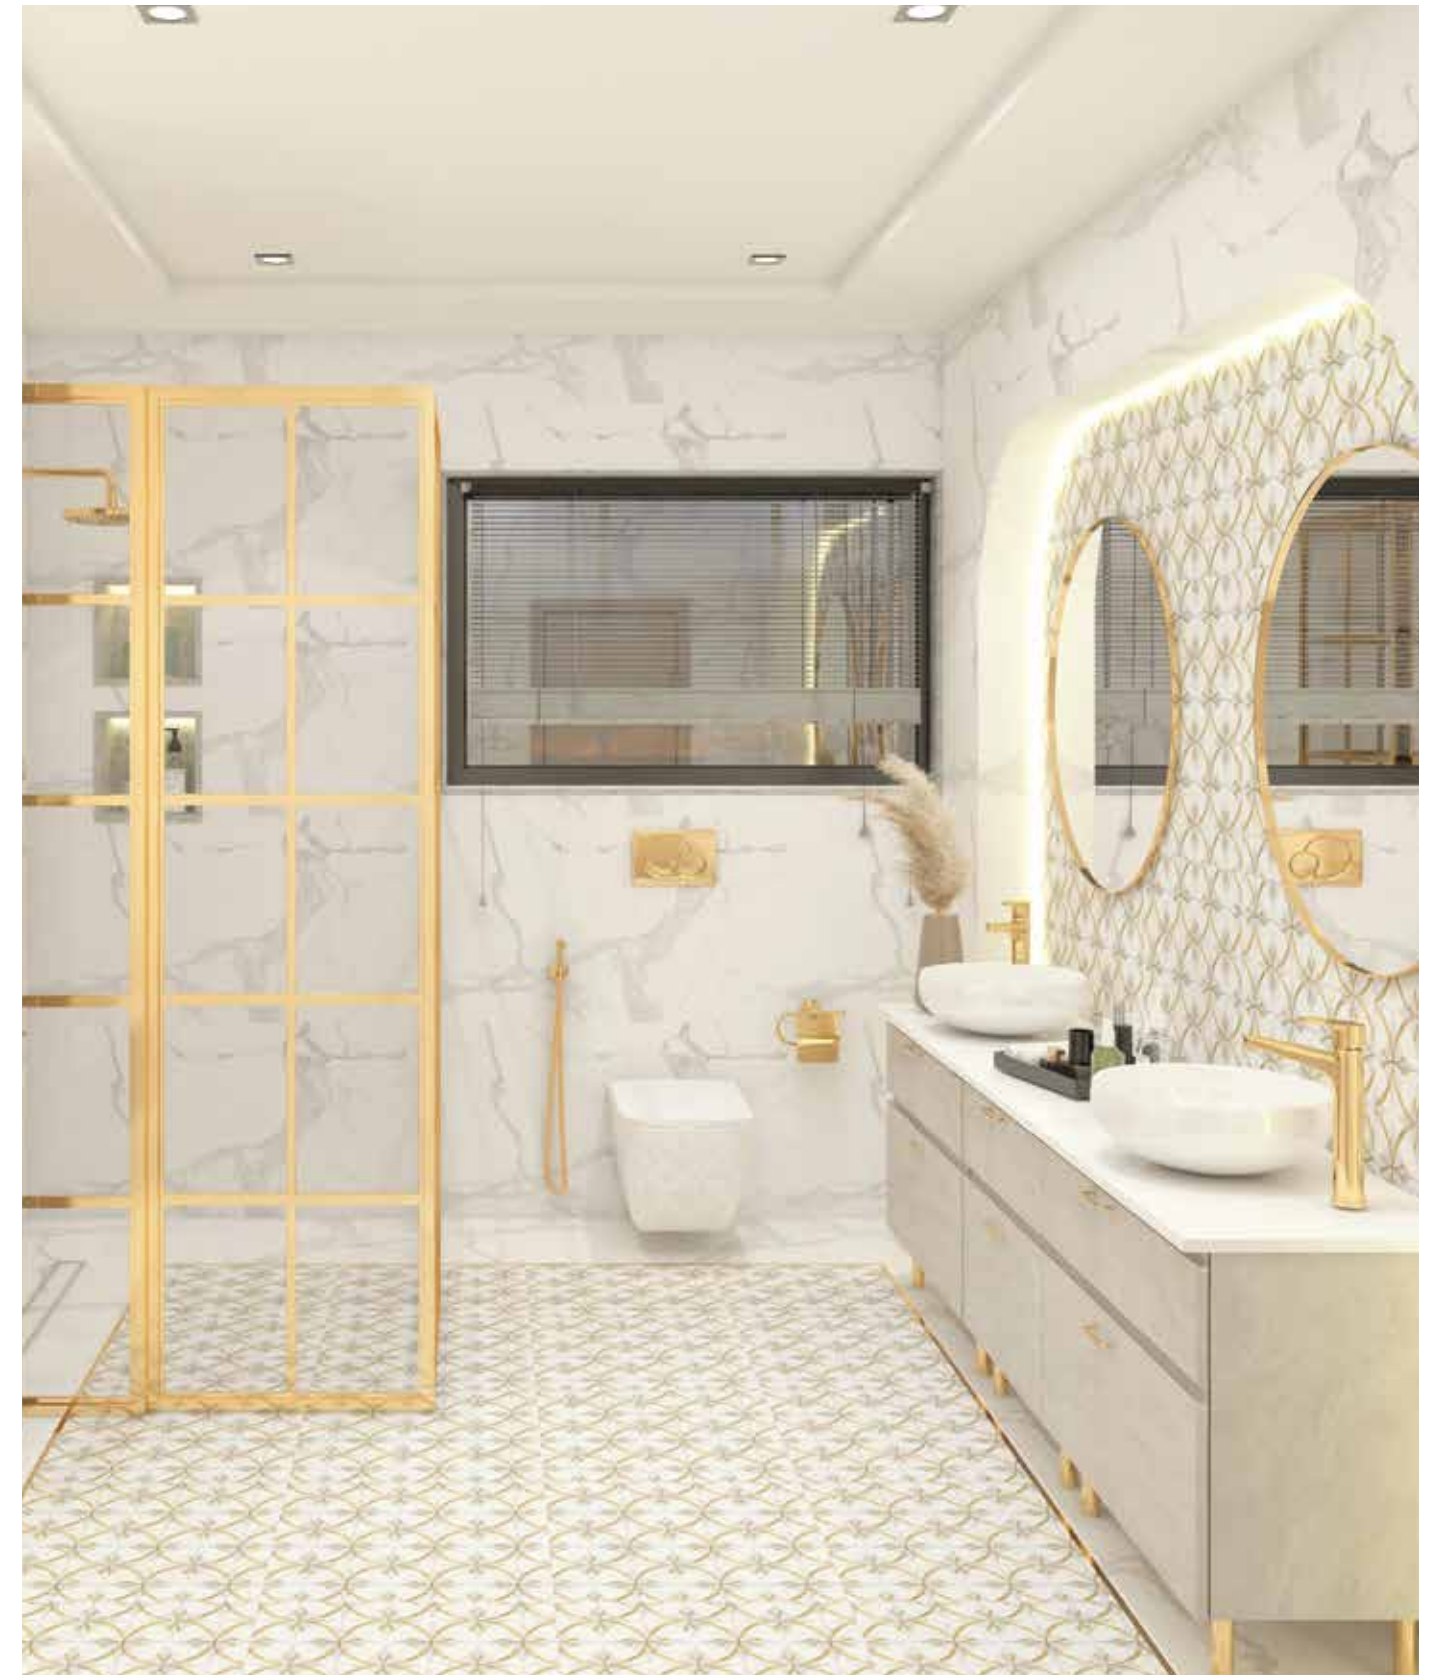

MASTER BATHROOM

03/ Moroccan Whisper

This vintage design is soft sophistication with crisp white walls highlighted by bold gold. Spacious and luxurious in its look and feel, this bathroom never goes out of style. White tones are accented with gold Moroccan tiles, and golden faucets.

BS-FG-01
Gold Square Plate

GDBHTS102
4.5 inch Hand Shower Square

GDMYSP102
Button Spout

GDBHRF101
9 inch OHS Round

GDAC302
Towel Ring

GDSA106N
15 inch RSF Arm Square

Maximus TT-44-X / TT-34-X
Table Top Basin
(610x350x115 mm)