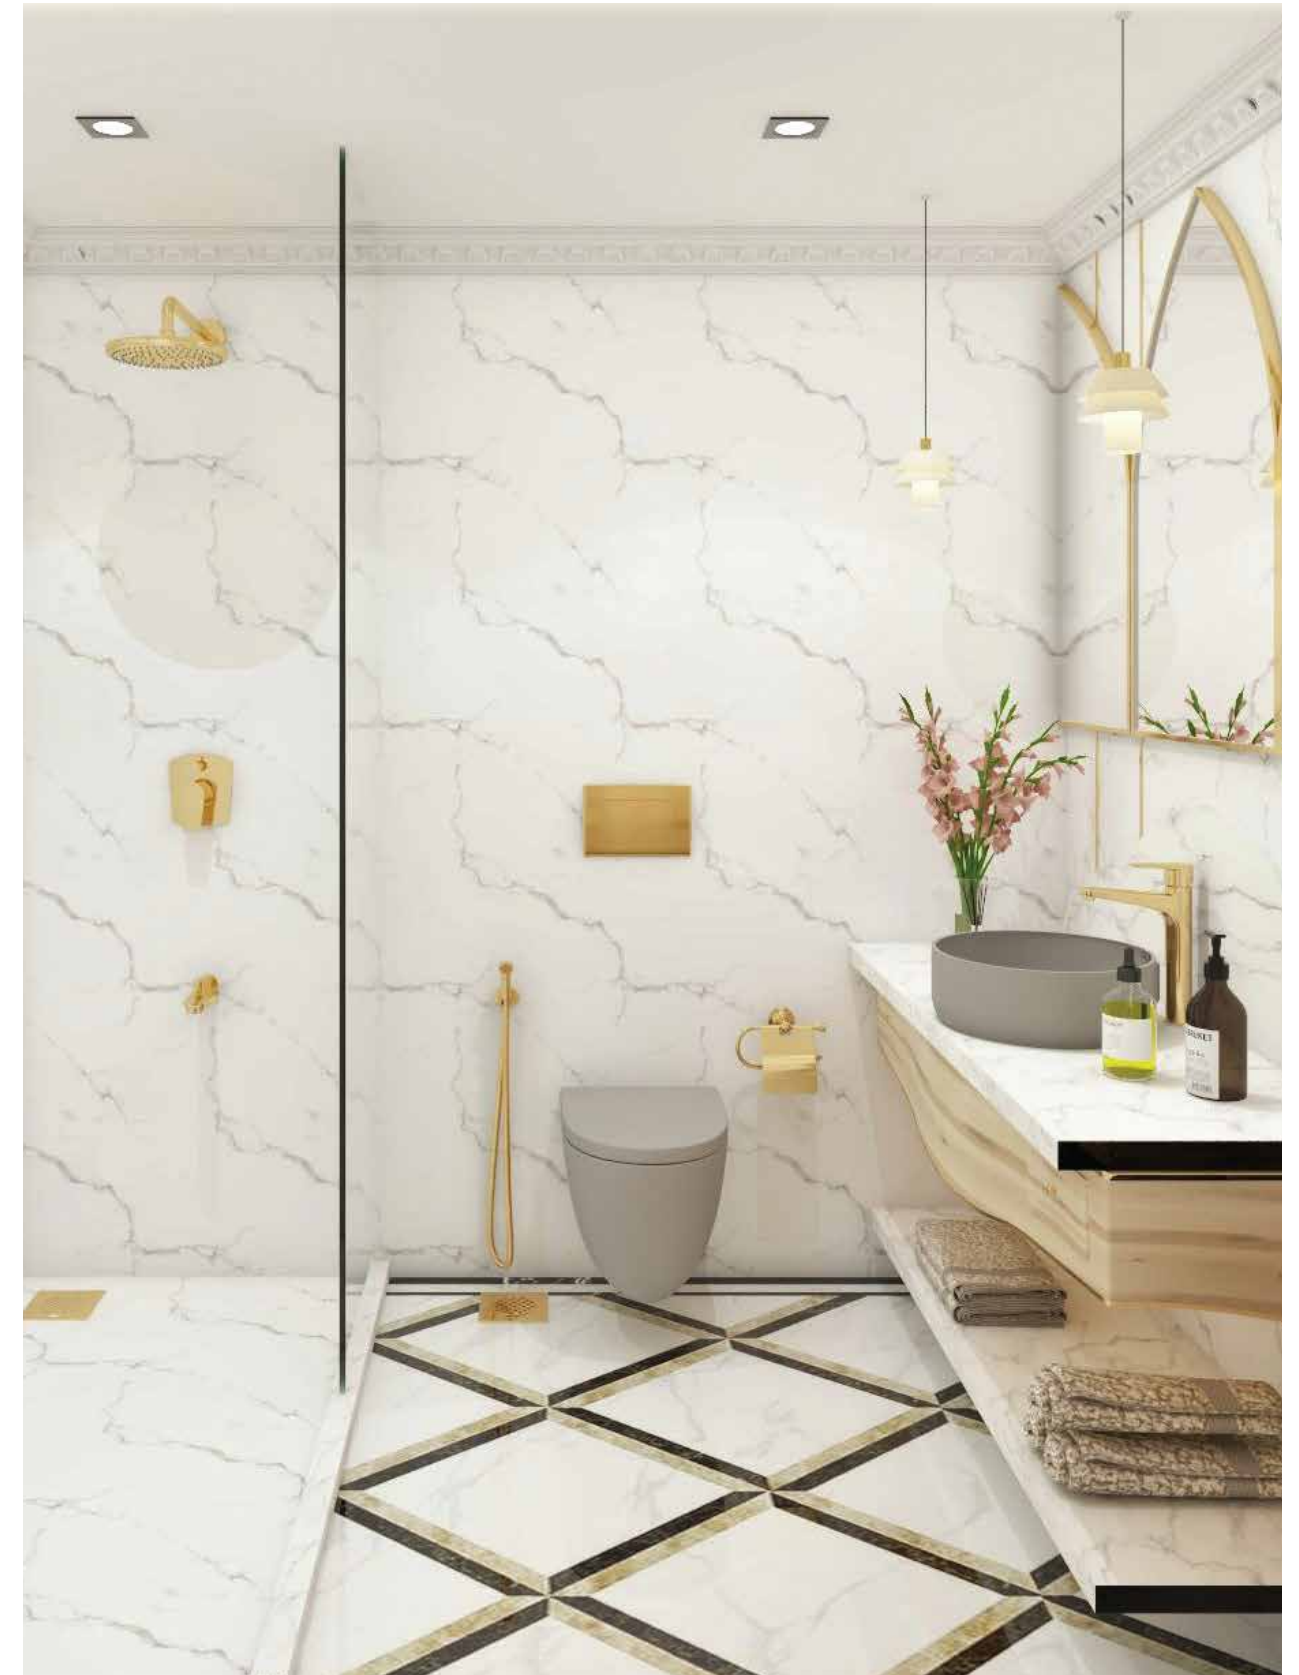

GD-AC-306
Toilet Paper Holder

GDSA105N
15 inch RFS Arm Round

AC-108
Towel Bracket (61 cm)

GDBHRD101
9 inch OHS Round

AM-120
Wall Mixer with Telephonic Shower
Arrangement Only with Crutch

GDC232N
Health Faucet

Deon UC-22-X
Under Counter Basin
(55x40x220)

Robus OP-19-S / OP-19-SB*
One Piece Closet S Trap - 230 mm
(335x660x750)

02/ Timeless Ivory

Ever beautiful whites and golds get vintage charm in this design. Ageless white marble keeps the look premium yet surprising with in a rhombus pattern. Ceiling moulding and retro hanging lights relive the vintage era while arch shaped mirrors in gold finish bring refined heritage. Gold CP fittings highlight this timeless bathroom.