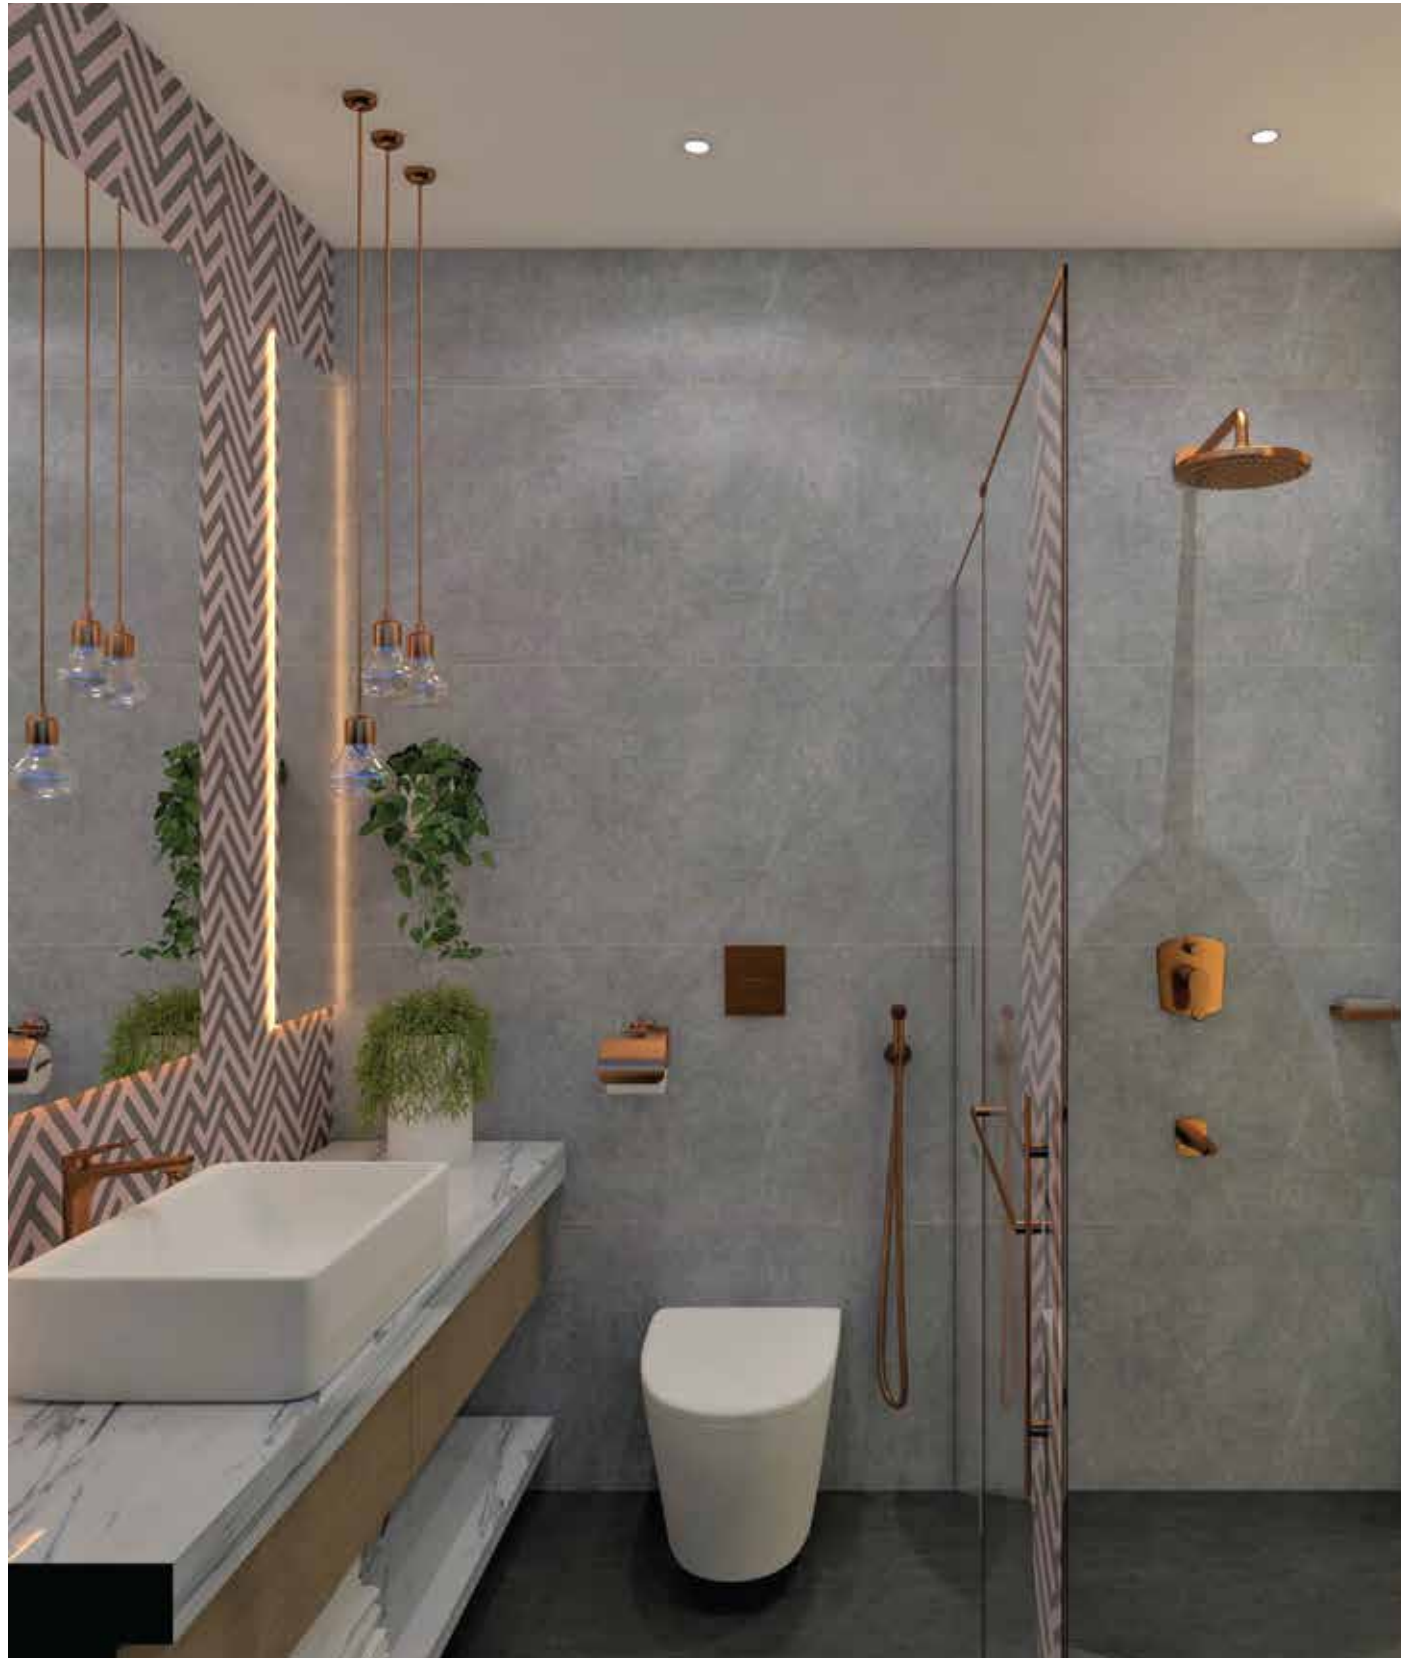

RGBHRF101
9 inch OHS Round

RGALSP101
Button Spout

RG232N
Health Faucet

RG-AC-302
Towel Ring

Maximus TT-44-X / TT-34-X
Table Top Basin
(610x350x115 mm)

WH-96-P
Wall Mounted Closure
(360x575x360 mm)

PETH101
Single Cup Holder