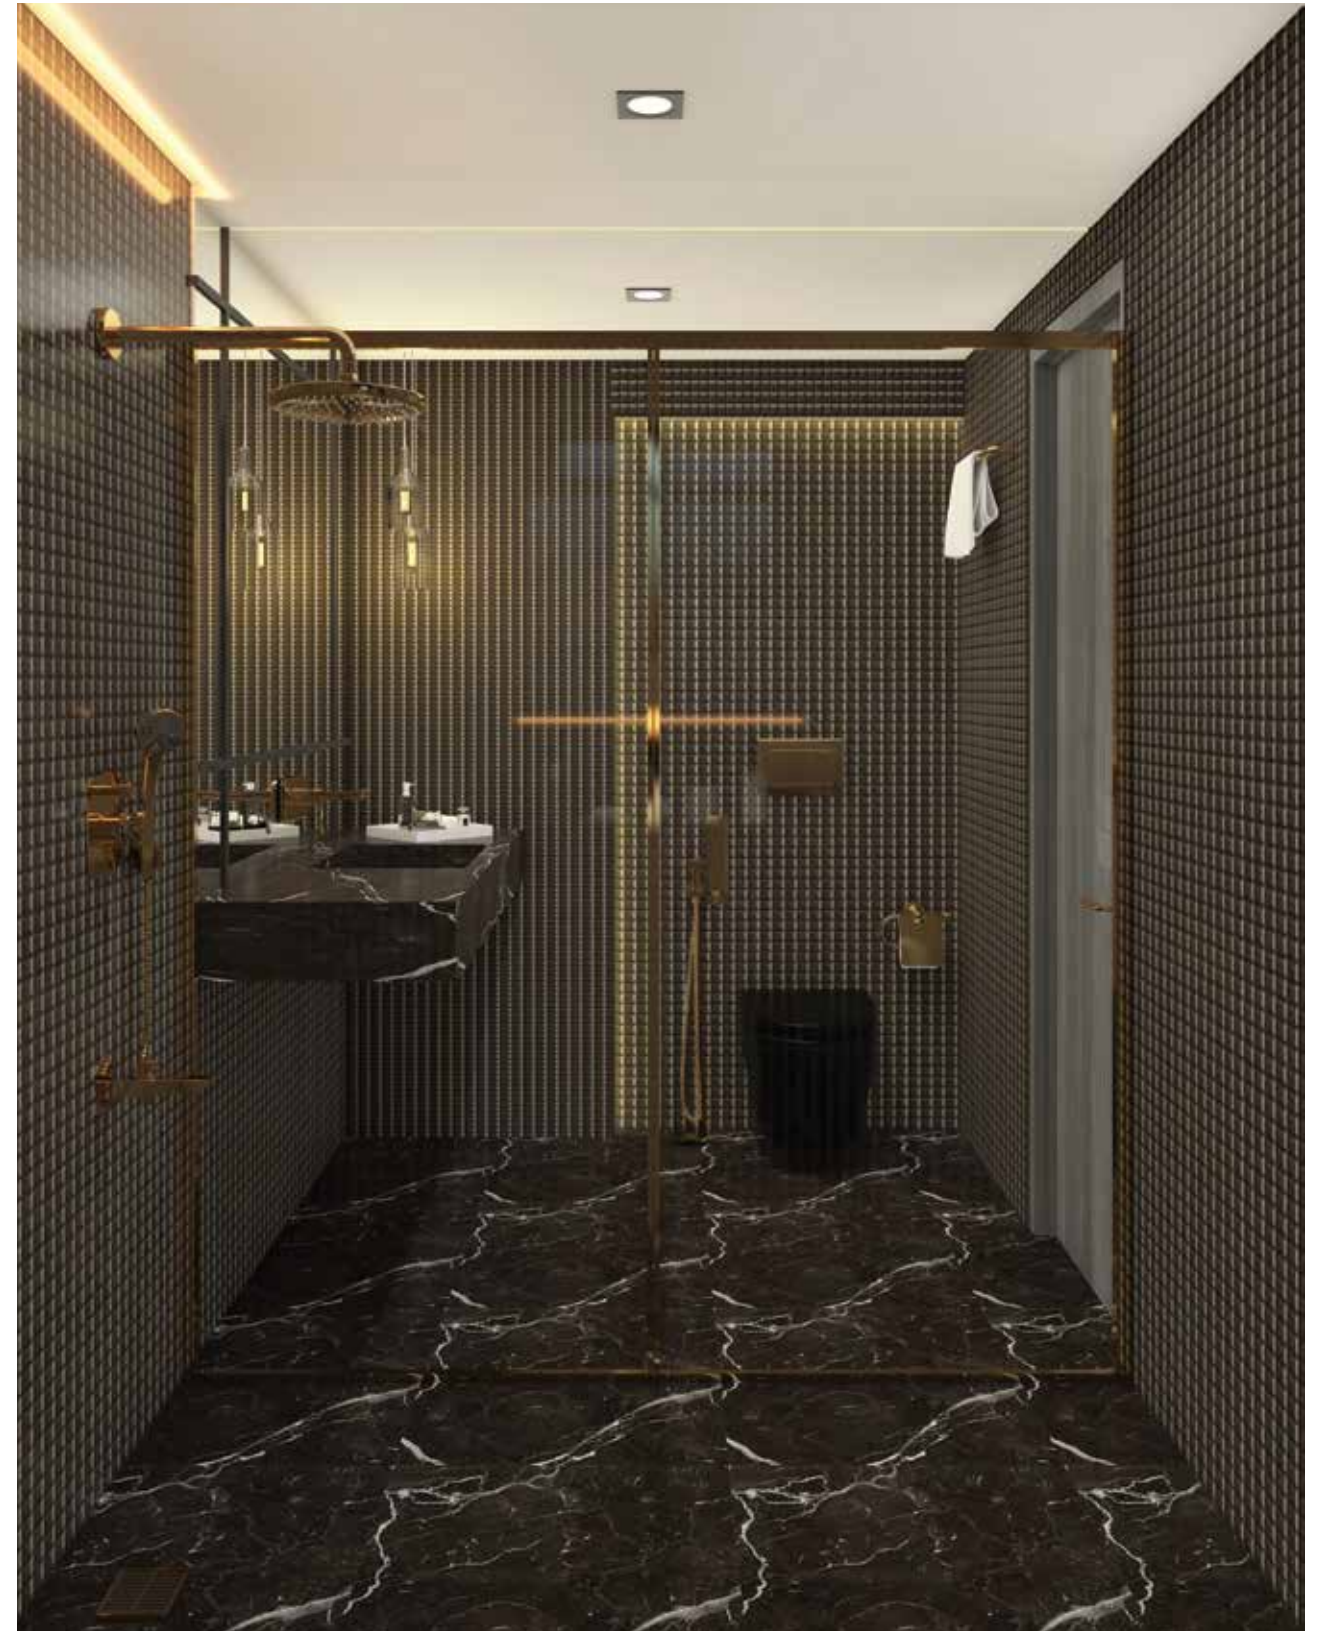

MBBHRF101
9 inch OHS Round

MBSA105N
15 inch RFS Arm Round

MBBHTS101
4,5 inch Hand Shower Round

MBAC302
Towel Ring

PETW101
Single Towel Bar

WH-92-BLK
Wall Mounted Closet - Glossy Black

Immerse UC-23-X
Under Counter Basin
(535x430x185)

MBC232N
Health Faucet Matt Black

02/ *Bold Coal*

This slick bathroom in black marble uses glossy pixelated tiles for a premium, yet sustainable finish. Warm LED strip lighting accentuates its muted, single tone while light grey, wooden-look laminate merges with subtlety.

The integral washbasin becomes a statement, highlighted with gold CP fittings and black sanitary ware that continue through the space to tie elements together.

CUBOS PIXELITE NERO
SIZE: 450x300 mm

NON ENIGMA WOOD WENGE
SIZE: 1200x600 mm

WH-92-BLK
Wall Mounted Closet - Glossy Black

GDAC302
Towel Ring

GDBHTS101
4.5 inch Hand Shower

SENIOR BATHROOM

03/ *Grey Grace*

Customised with features for security, this senior bathroom is minimalist yet aesthetically elegant with onyx tiles across the floor and walls.