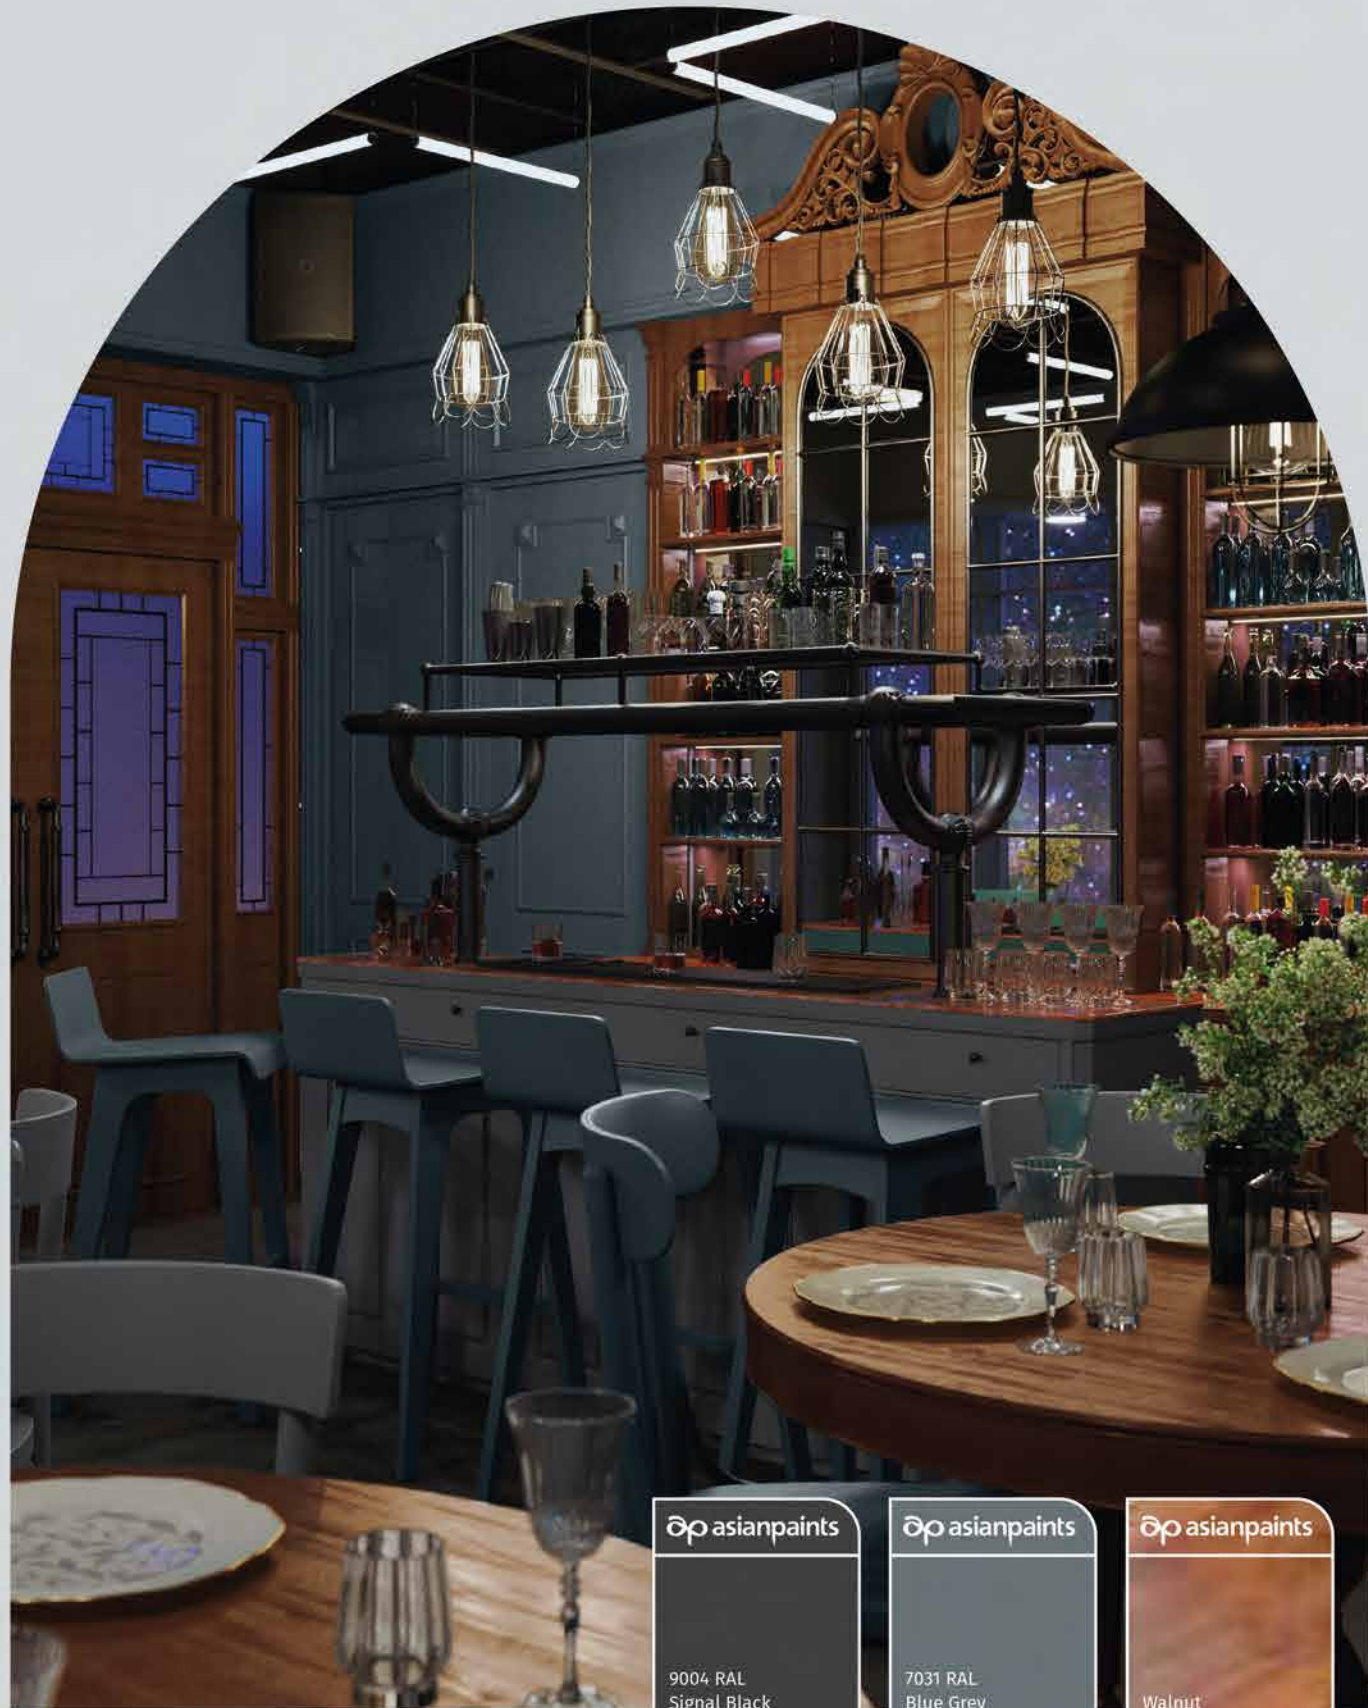

MEET
Creativity
EVERYDAY

Exclusive
ELEGANCE

Twilight TONES

Gothilicious isn't only about wood finishes; it's about representing a way of living.

EXPLORE the Moonlight

Immerse in the mesmerizing charm of dusk hues.